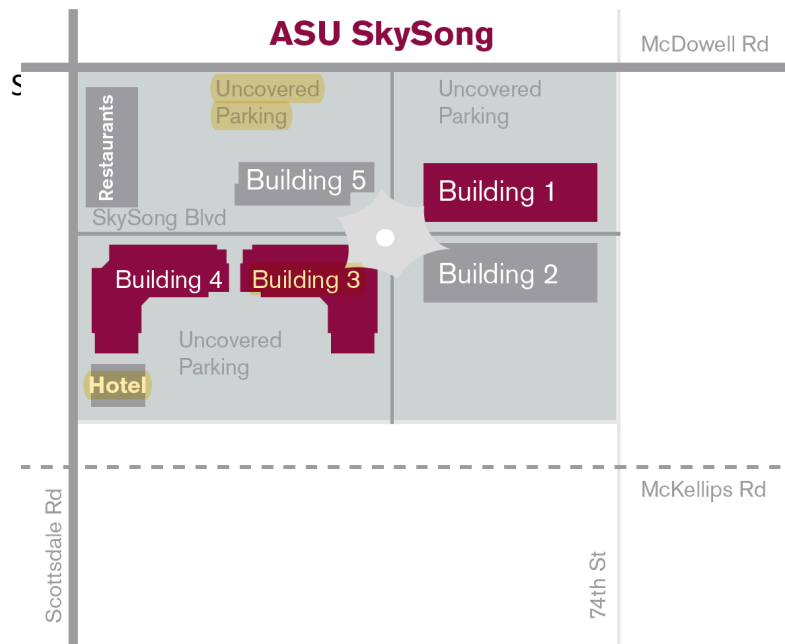

Directions to Element Hotel and ASU SkySong

Hotel Location

[Element Scottsdale at Skysong](#)

1345 North Scottsdale Rd,
Scottsdale, AZ, 85257

- Breakfast: Free Continental and Buffet and Hot Breakfast is offered Monday-Friday from 6:30am-9:30am
- Check in: 3:00 pm Check out: 12:00 PM
- Contact: Jaime Barker for questions, Jaime.Barker@asu.edu

Workshop Location

[ASU Skysong building #3](#)

[Room Synergy II \(Suite 135\)](#)

1365 N. Scottsdale Rd.
Scottsdale, AZ 85257

ASU SkySong Parking is free in any uncovered parking spot.

Directions From Phoenix Sky Harbor International Airport

Go east on Sky Harbor Boulevard. Take the Loop 202 East toward Tempe. Exit on Scottsdale Road. Turn left on Scottsdale Road. Turn right on SkySong Boulevard. (just before McDowell Road).

Directions from ASU Tempe Campus

Take Rural Road north, which will turn into Scottsdale Road as you enter Scottsdale. Turn right on SkySong Boulevard (just before McDowell Road).

Signage walking from parking lot behind Building 5